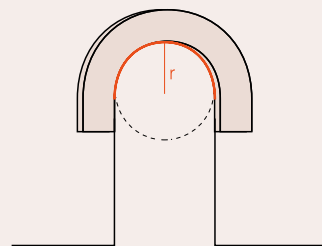

EN Radii pertain to the use in the wall area, e.g. passageway, door, round window, etc.

FR Les rayons se rapportent à l'utilisation au niveau des murs : passage, porte, œil-de-bœuf, etc.

ES Los radios indicados se refieren a una utilización en el área de paredes; por ejemplo, pasillos, puertas, ventanas redondas, etc.

PT Os raios referem-se à utilização em paredes: passagem, porta, olho de boi, etc.

Profile	Min. Radius
Z10 FLEX	30 CM
Z13 FLEX	90 CM
Z1360 FLEX	60 CM
WD2 FLEX	100 CM
FD2S FLEX	140 CM