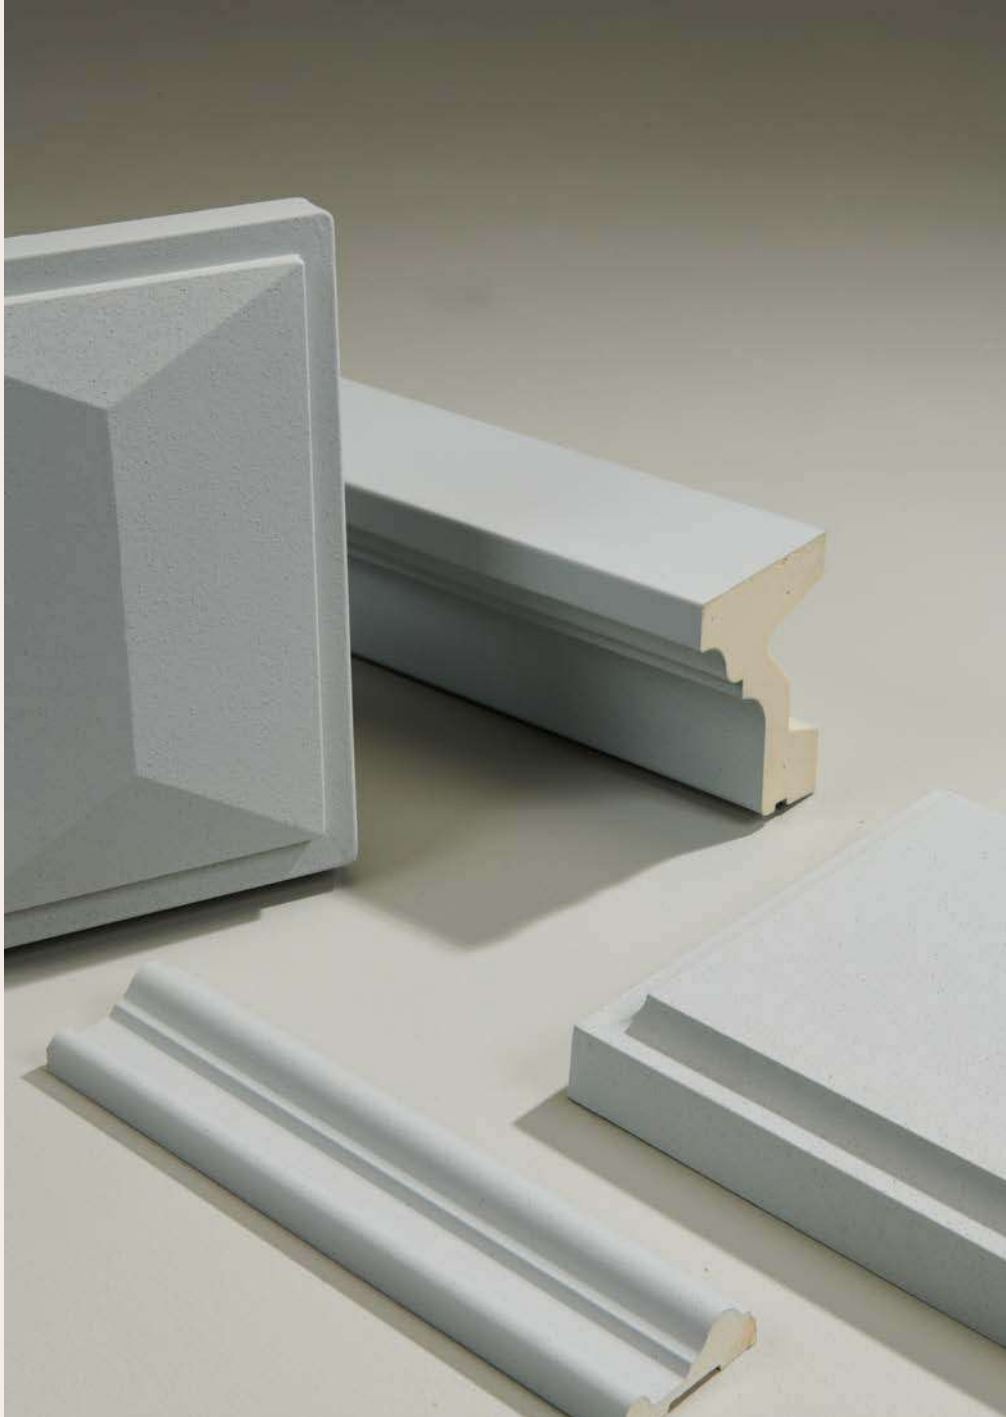

WE1 WALLSTYL®

30 x 30 x 2000 mm

ART.NR. 3004409
EAN 5412938965507

WE2 WALLSTYL®

36 x 36 x 2000 mm

ART.NR. 3037956
EAN 5412938981514

Facade Decoration

^{EN} Give facades an ever so individual touch. With the DOMOSTYL[®] collection from NOËL & MARQUET, you have an entire range of high quality products at your disposal: frame profiles for doors and windows, ledge sills, window sills, gables and stones. The products are specially coated and processed for outdoor use.